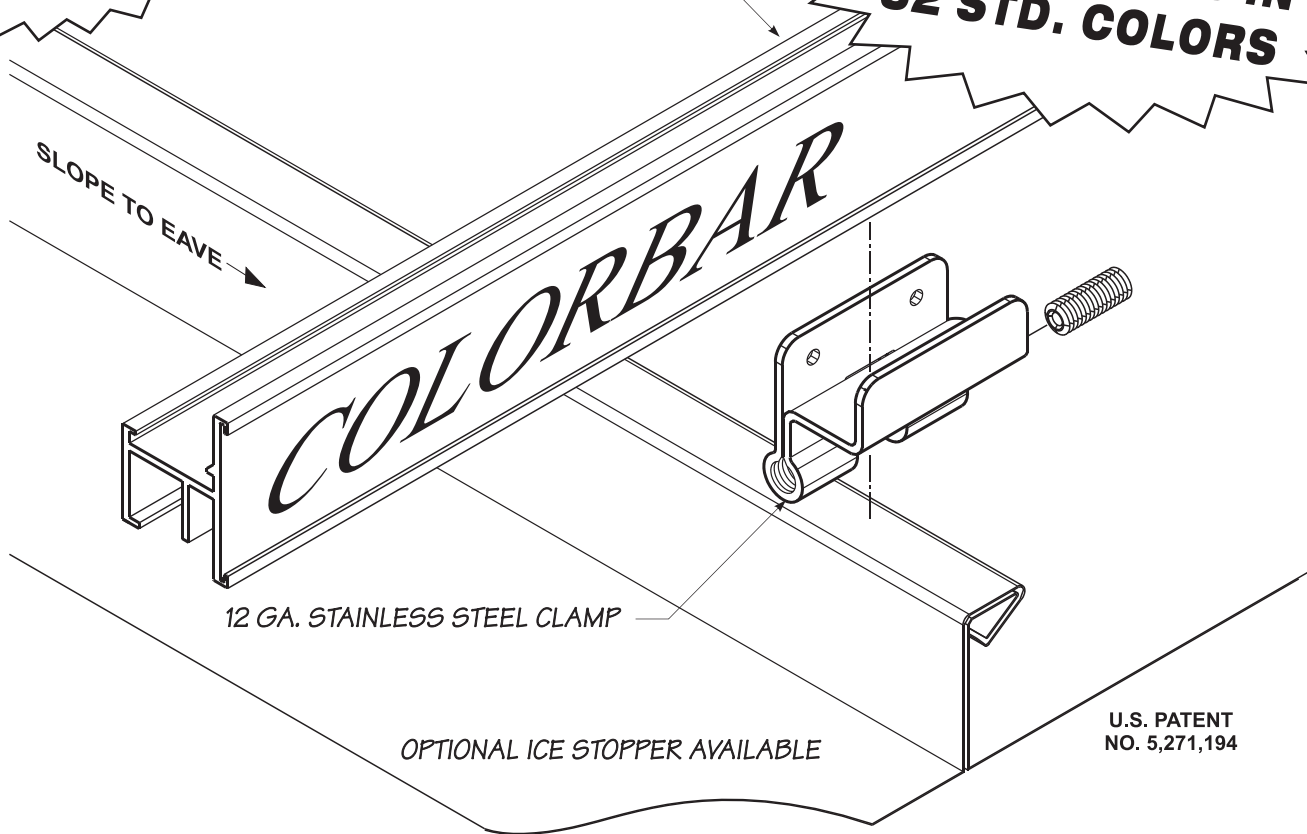

COLORBAR

NEW

NO PAINTING REQUIRED

NEW!! COLORBAR
WITH 2" KYNAR METAL STRIP

**WE OFFER
KYNAR STRIPS IN
32 STD. COLORS**

SLOPE TO EAVE →

12 GA. STAINLESS STEEL CLAMP

OPTIONAL ICE STOPPER AVAILABLE

U.S. PATENT
NO. 5,271,194

THE ULTIMATE IN SNOW RETENTION JUST GOT BETTER.....

- SN❄️BAR™** - NEW!! **COL❄️RBAR™** USING A 2" KYNAR METAL STRIP
- SN❄️BAR™** - ORIGINAL STAINLESS STEEL CLAMP FOR DURABILITY
- SN❄️BAR™** - THREE TYPES OF CLAMPS FIT MOST STANDING SEAMS
- SN❄️BAR™** - LESS LABOR INTENSIVE WITH NO PENETRATIONS
- SN❄️BAR™** - ICE STOPPER HELPS CONTROL SLIDING SNOW & ICE